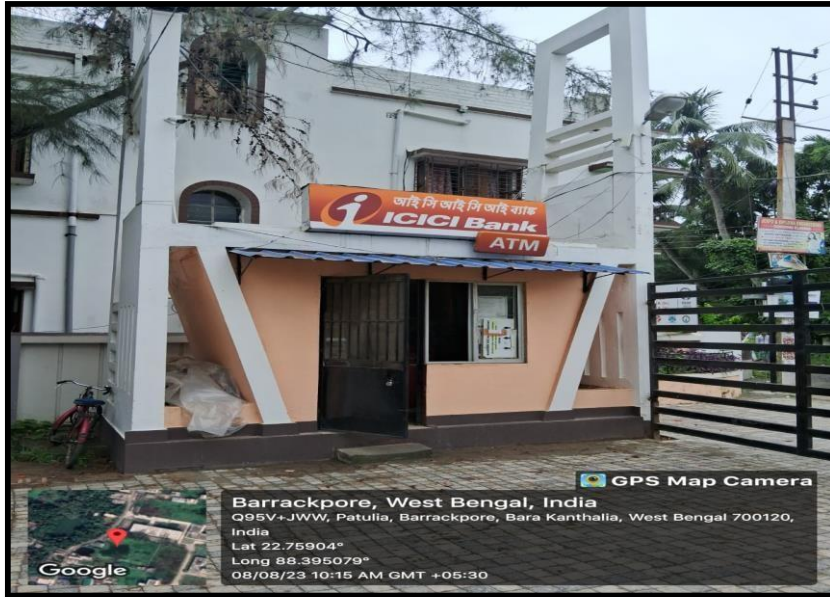

ATM Facility