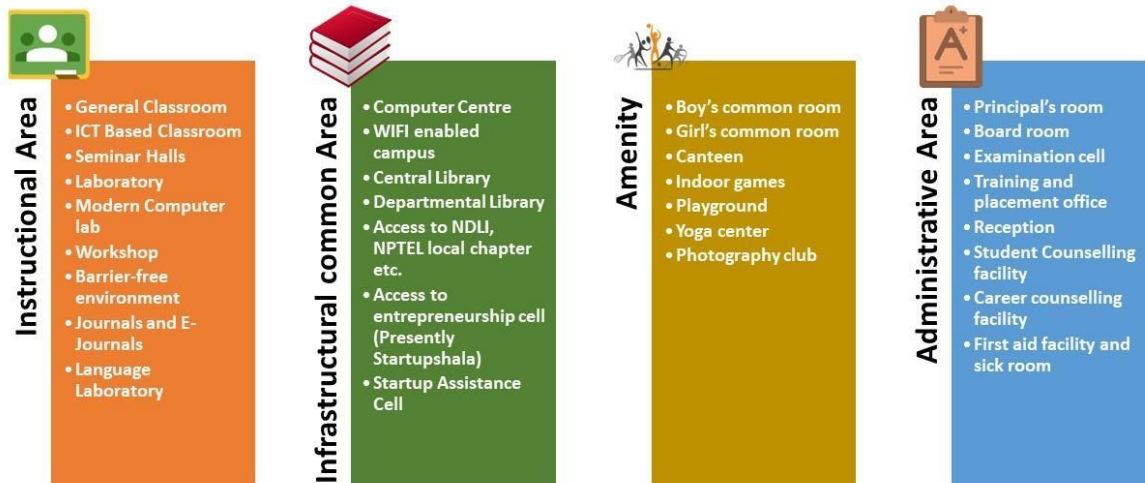

REGENT EDUCATION & RESEARCH FOUNDATION GROUP OF INSTITUTIONS

Block Diagram of college infrastructure

Principal
Regent Education & Research Foundation
Bara Kanthalia, P.O. -Sewli Telinipara
Barrackpore, Kolkata-700121