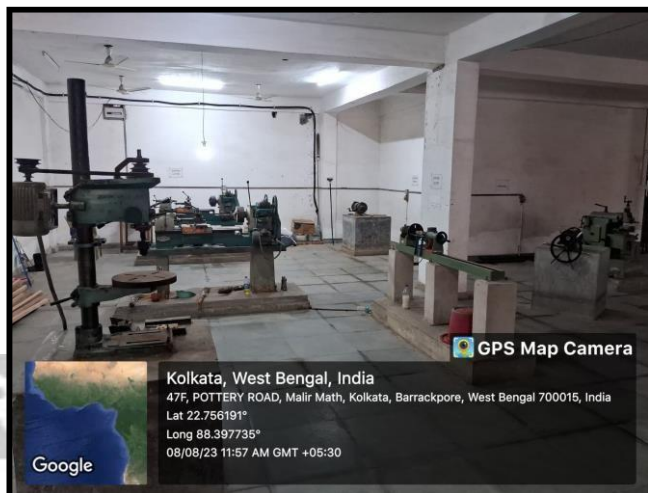

REGENT EDUCATION & RESEARCH FOUNDATION GROUP OF INSTITUTIONS

Drawing Hall & Workshop

Academic Block

Principal
Regent Education & Research Foundation
Bara Kanthalia, P.O. - Sewli Telinipara
Barrackpore, Kolkata - 700121

Campus : Regent Education & Research Foundation Group of Institutions

E-mail : refkolkata@gmail.com, Website : www.ref.in

Campus Address:

Bara Kanthalia, Barrackpore
P.O: Sewli Telinipara, P.S.: Titagarh
Kolkata - 700 121
Tel.: 033-3008-5442/432/431, Fax: 033-3008-5442

Regd. Office Address:

11/3, Biresw Guha Street
7th Floor, Kolkata - 700 017
Tel.: 033-3221-3013