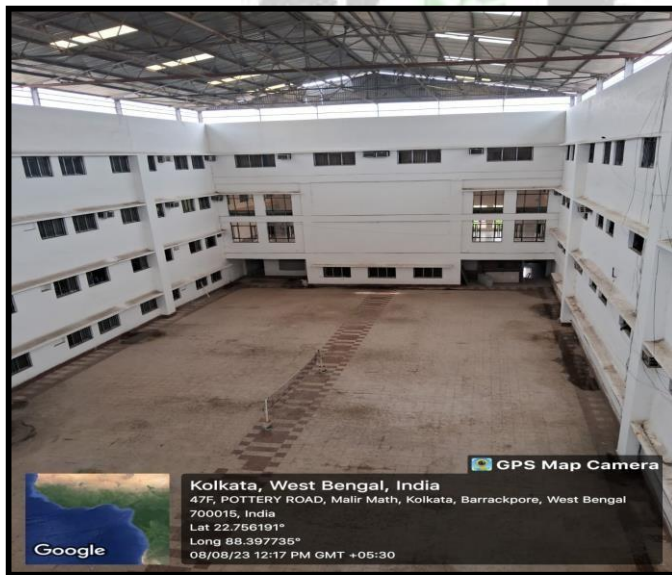

Courtyard & Indoor Games Facility

Principal
Regent Education & Research Foundation
Bara Kanthalia, P.O.-Sewli Telinipara
Barrackpore, Kolkata- 700121

Campus : Regent Education & Research Foundation Group of Institutions

E-mail : rerfkolkata@gmail.com, Website : www.ref.in

Campus Address:

Bara Kanthalia, Barrackpore
P.O: Sewli Telinipara, P.S.: Titagarh
Kolkata - 700 121
Tel.: 033-3008-5442/432/431, Fax: 033-3008-5442

Regd. Office Address:

11/3, Biresh Guha Street
7th Floor, Kolkata - 700 017
Tel.: 033-3221-3013