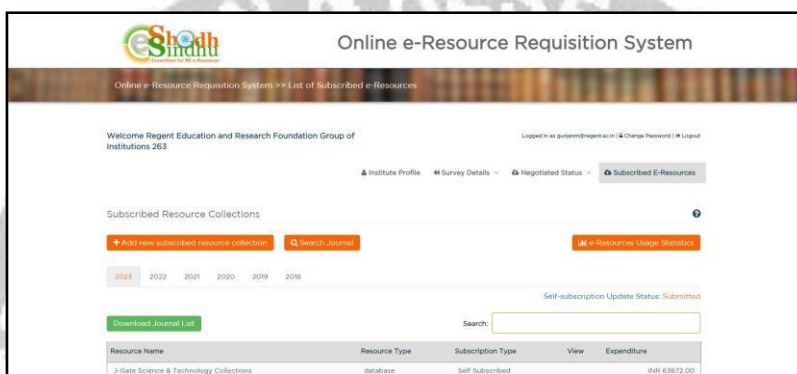

Access to e Shodh Sindhu