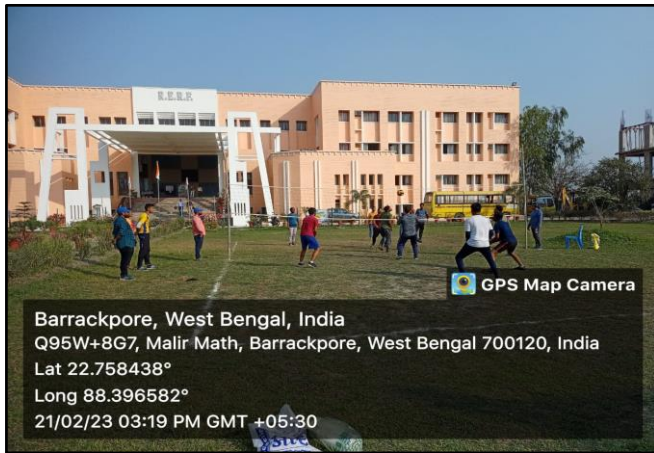

REGENT EDUCATION & RESEARCH FOUNDATION GROUP OF INSTITUTIONS

Sports Facilities

Principal
Regent Education & Research Foundation
Bara Kanthalia, P.O.-Sewli Telinipara
Barrackpore, Kolkata- 700121

Campus : Regent Education & Research Foundation Group of Institutions