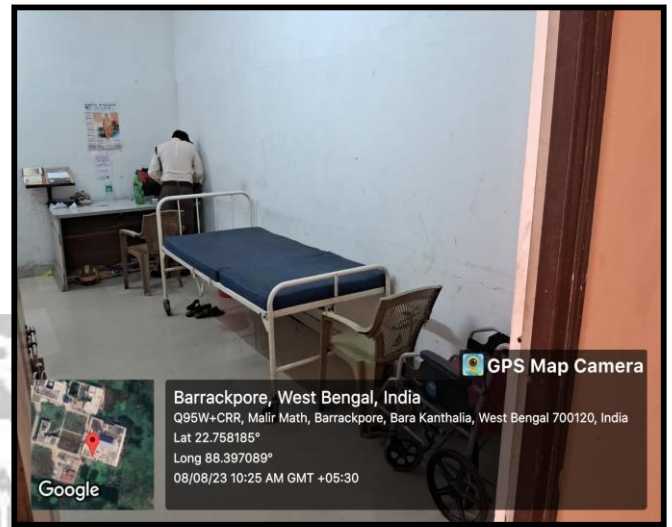

Dedicated Store room & Sick room